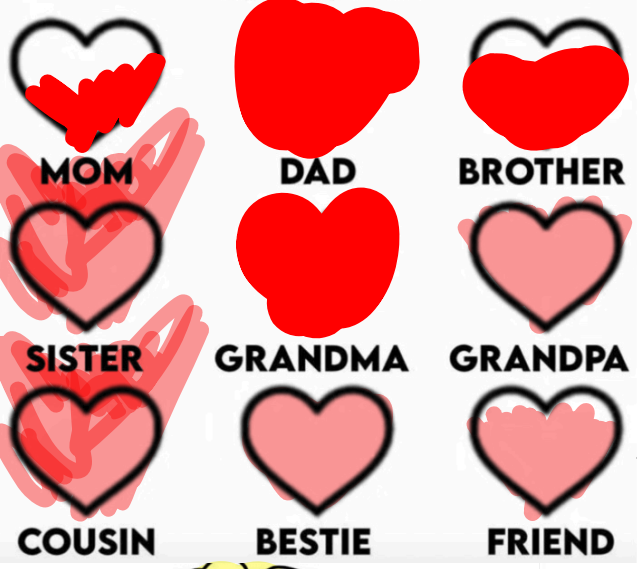

HEART OF HAPPINESS

Jars of insecurities

Red = death **Green = future**
Orange = stress **Blue = a person**
Yellow = past **Purple = food**
 Black = work

How insecure are you:

- Extremely.
- Yes.
- A little.
- Not at all.
- Definitely not.