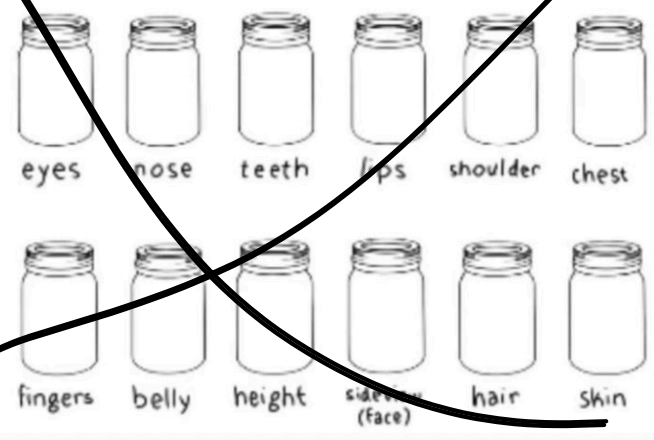

HEART OF HAPPINESS

Jars of insecurities

Red = death **Green = future**
Orange = stress **Blue = a person**
Yellow = past **Purple = food**
 Black = work

How insecure are you:

- Extremely.
- Yes.
- A little.
- Not at all.
- Definitely not.